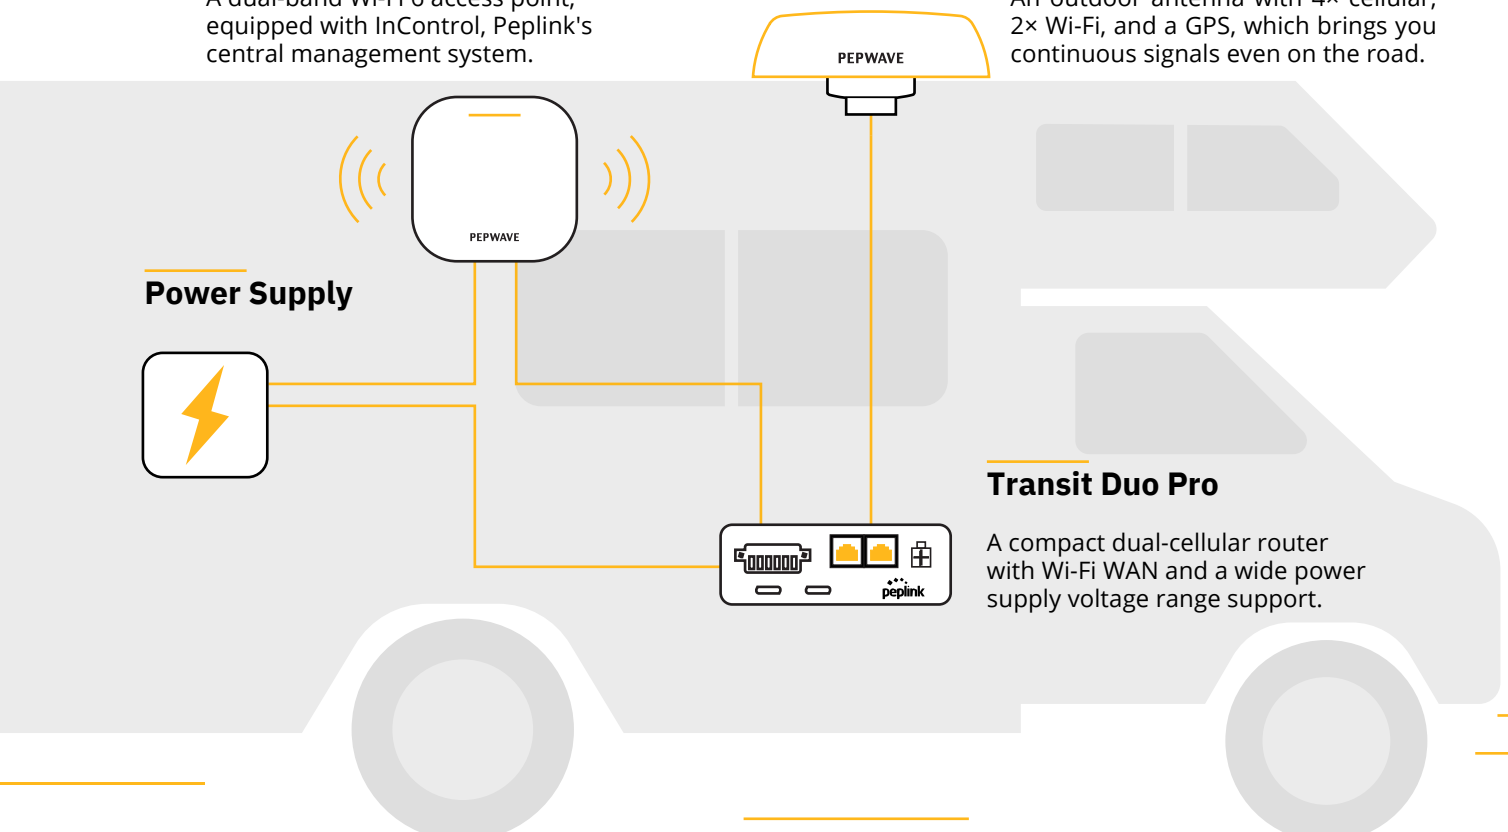

Poor connectivity? No problem!

A simple connection to SpeedFusion Cloud keeps your connection unbreakable. With intricately placed endpoints globally, it ensures you remain connected wherever you are.

MAX Transit Duo Pro

Running applications just got easier!

Want to run third party applications directly with your MAX Transit Duo Pro? Well now you can! With edge computing Docker and Python*, the possibilities are endless!

*Available in firmware 8.3.0.

Recreational Vehicle Application

AP One AX

A dual-band Wi-Fi 6 access point, equipped with InControl, Peplink's central management system.

Mobility 42G

An outdoor antenna with 4x cellular, 2x Wi-Fi, and a GPS, which brings you continuous signals even on the road.

Power Supply

Transit Duo Pro

A compact dual-cellular router with Wi-Fi WAN and a wide power supply voltage range support.

Mobility Antenna

Peplink's powerful antenna series. Perfectly designed for long-range signal reception, it brings you continuous signals within its IP68-rated case wherever you are - indoors, outdoors, or on the go.